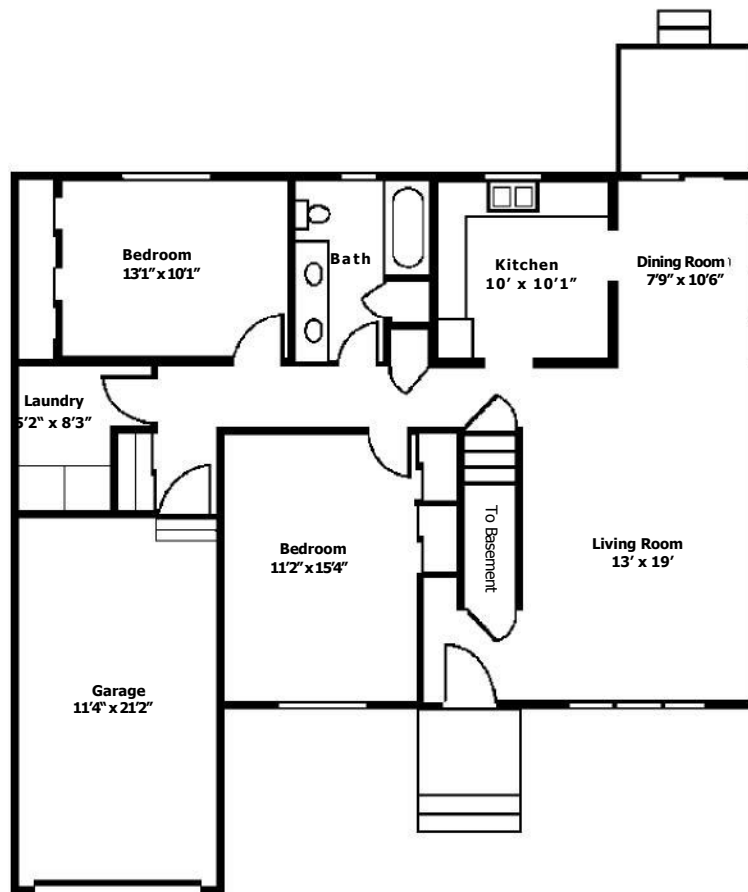

THE PORTOFINO

two bedroom duplex

Square Feet: 1200 sq ft

Bedrooms: 2
Bedroom 1: 13'1" x 10'1"
Bedroom 2: 11'2" x 15'4"

Bathrooms: 1 Full, 1 Half

Living Room: 13' x 19'

Includes:

One car attached garage: 11'4" x 21'2"
Deck
Full basement